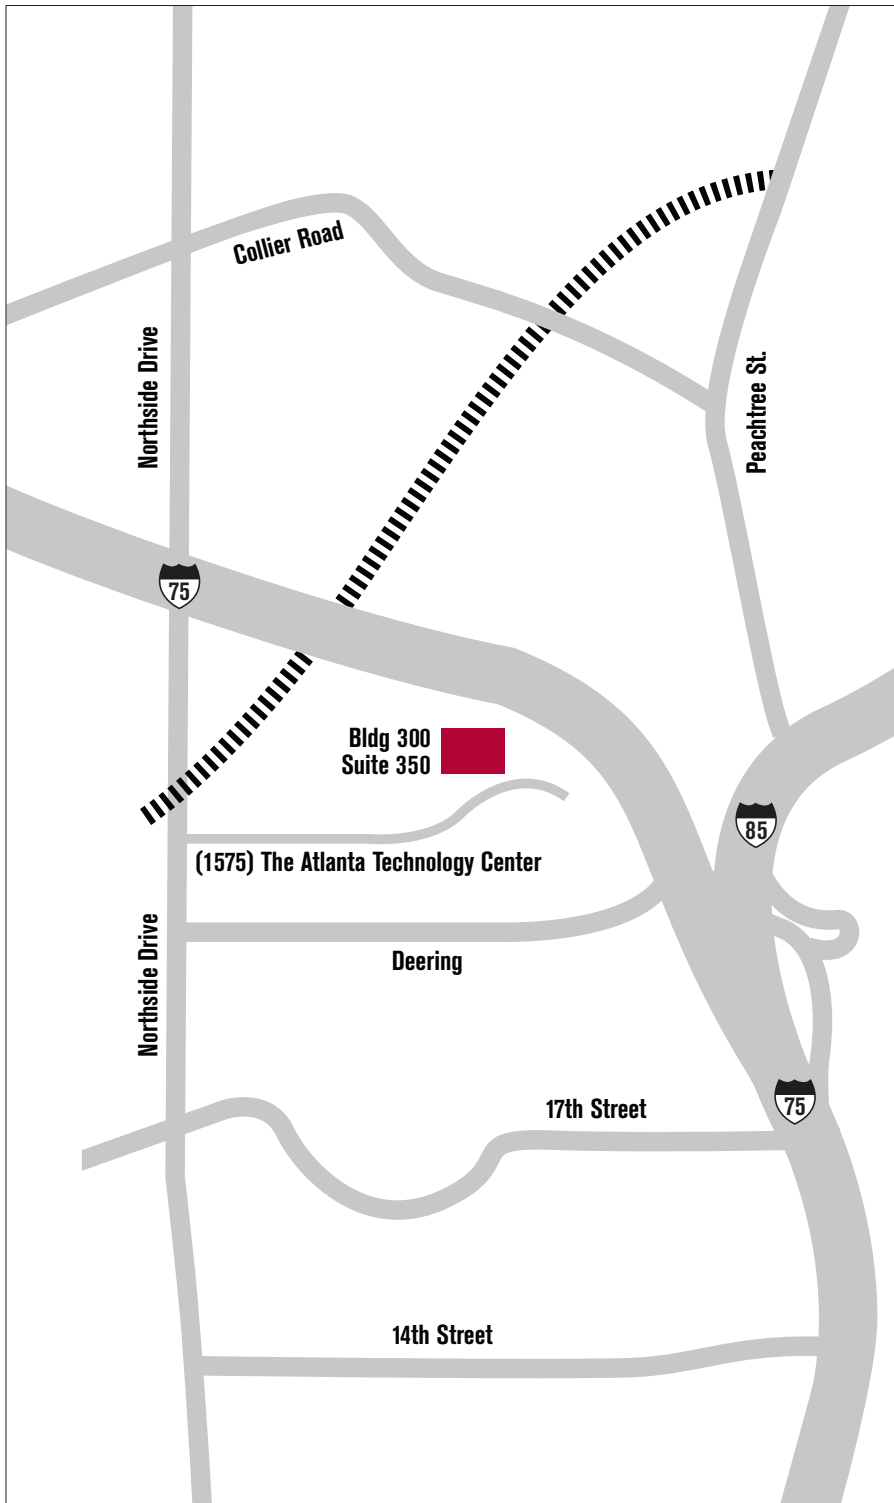

# THE ATLANTA OPERA

## Directions to: The Atlanta Opera

### From I-75:

- Take Exit 252/Northside Drive off of I-75.
- Go south on Northside Drive. Go under the railroad bridge and immediately take a left into The Atlanta Technology Center office park (1575 Northside Dr).
- The Atlanta Opera is Building 300, Suite 350, in the back left corner of the business park.